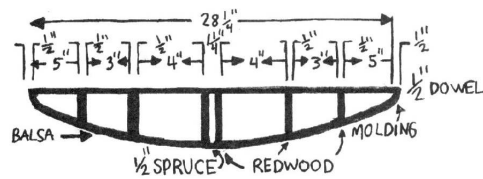

Plans from unknown source, via E-Bay, 1932

Note: These plans are nearly identical to the Newport Union High plans. Please note discrepancies.

BLANK: 11'0" redwood

Note: The total of the rib spacing = 8'4".

**CROSS SECTION:**

Note: While almost identical, the dimensions have been altered.

If you have any information on these plans or the people involved, please contact the [SnB Editor](#)