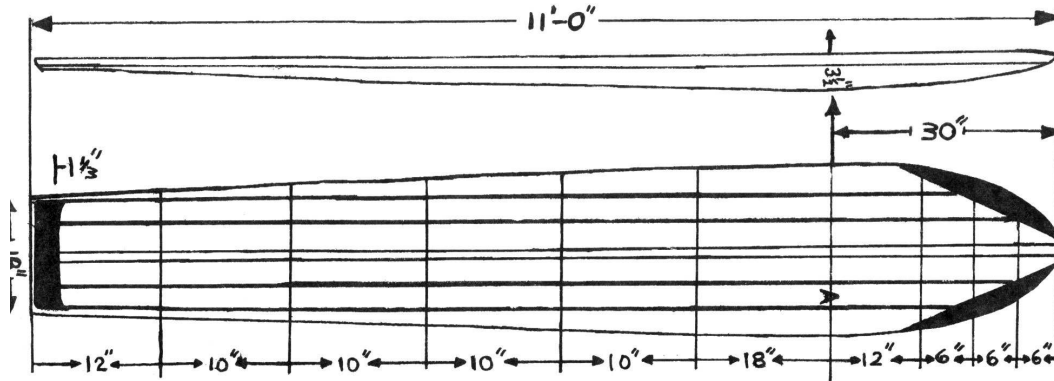

Plans from unknown source, via E-Bay, 1932

Note: These plans are nearly identical to the Newport Union High plans. Please note discrepancies.

BLANK: 11'0" redwood

Note: The total of the rib spacing = 8'4".

**CROSS SECTION:**

Note: While almost identical, the dimensions have been altered.

If you have any information on these plans or the people involved, please contact the [SnB Editor](#)